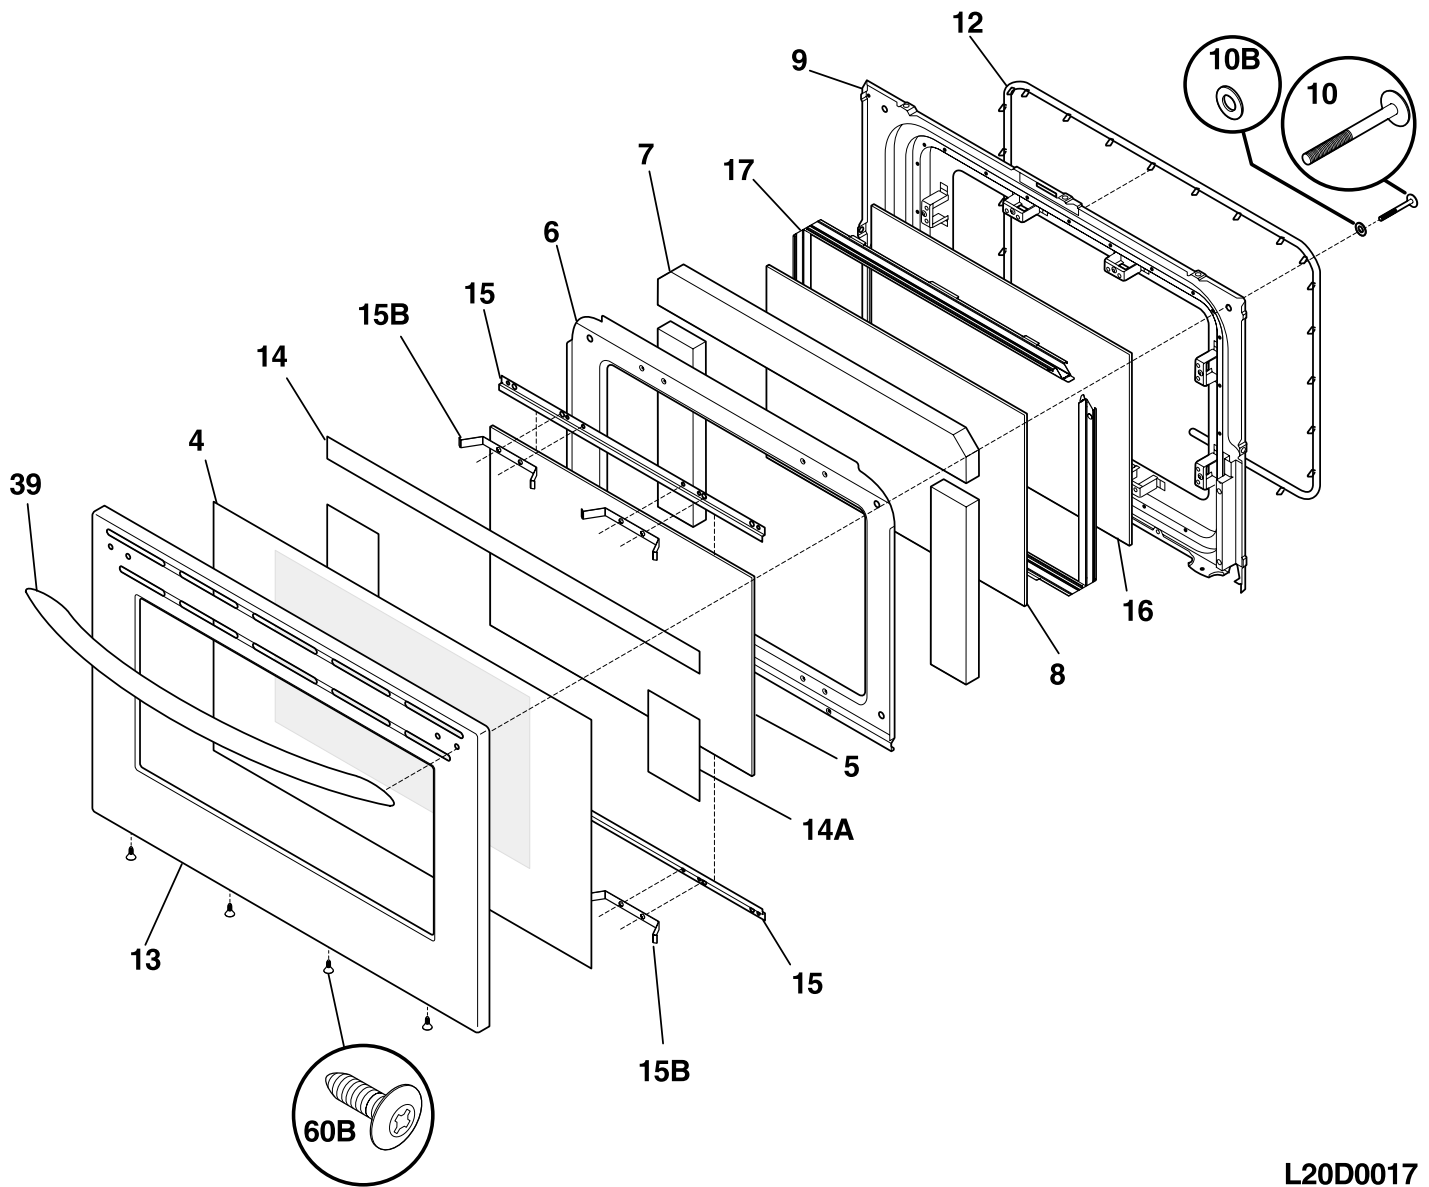

DOOR

L20D0017

DOOR

POS. NO	PART NO	DESCRIPTION
4	316240000	Glass,oven door ,black ,outer
5	316237000	Glass,oven door ,heat barrier
6	316222707	Shield,wool ,oven door
7	316236700	Insulation,oven door
8	316237100	Glass,oven door ,clear ,inner
9	316230605	Liner,oven door
10	316001015	Screw,waf hd sq ,10-24 x 1.25 ,(2) ,handle mtg
10B	316008401	Washer,3/4 OD x 1/4 ID ,steel
12	316230900	Seal,oven door
13	316209400	Panel,oven door ,stainless ,outer
14	316102208	Foil,1.5" x 29" ,aluminum ,black
14A	316102205	Foil,4" x 5.5" ,aluminum ,black ,(2)
15	316237201	Bracket,glass support ,(2)
15B	316085501	Bracket,glass support
16	316117500	Glass,oven door ,heat barrier
17	316117701	Spacer,door glass ,(2)
39	316246100	Handle,door/drawer ,stainless
60B	5303271648	Screw,wafer hd sq dr ,8-18AB x 0.5
*	316065307	Plate-warning/caution
*	3203618	Rivet,pop
*	218490900	Cleaner,stainless steel
*	316021109	Screw,8-18 x 0.5 ,chrome
*	316021110	Screw,8-18 x 0.5 ,black
*	5303280311	Screw,wafer hd sq dr ,10-32 x 0.312
*	5303285179	Screw,wafer head ,8-32T x 0.500 ,black